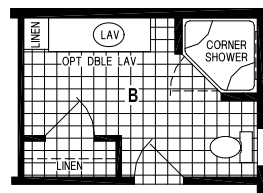

Shown with Exterior Options

Shasta

7318MA/5628 (1,504 SQ. FT.) 3BEDROOM - 2BATHS

OPTIONAL
SITE BUILT
GARAGE

OPTION CORNER SHOWER BATH

OPTION MASTER BATH