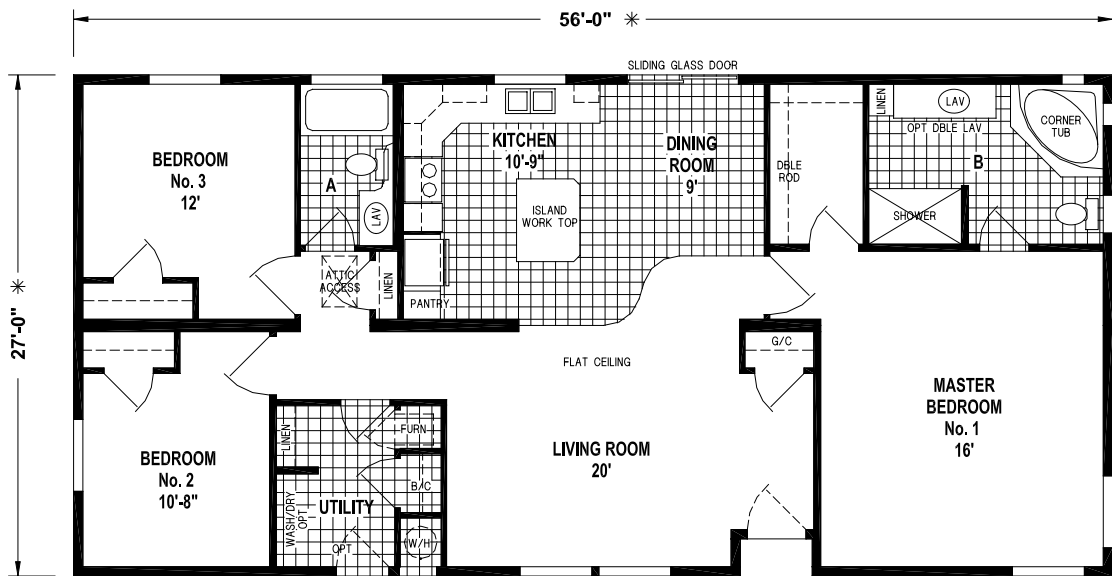

Shown with Exterior Options

Shasta

7318MA/5628 (1,504 SQ. FT.) 3BEDROOM - 2BATHS

OPTIONAL
SITE BUILT
GARAGE

OPTION CORNER SHOWER BATH

OPTION MASTER BATH