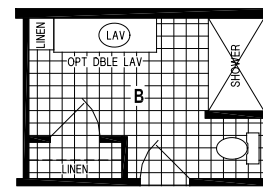

Shown with Exterior Options

Shasta

7318MA/5628 (1,504 SQ. FT.) 3BEDROOM - 2BATHS

OPTIONAL
SITE BUILT
GARAGE

OPTION CORNER SHOWER BATH

OPTION MASTER BATH